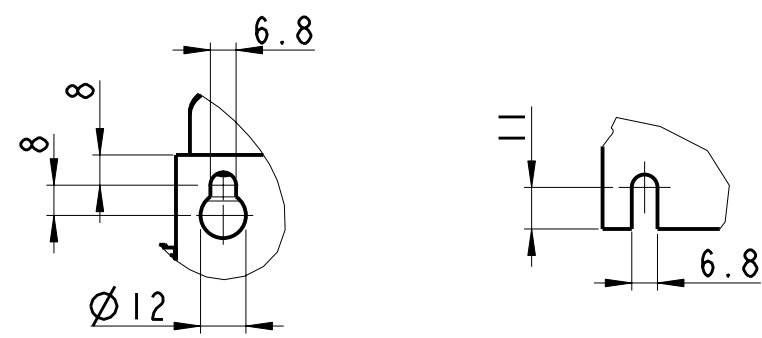

SCALE 1:5

DETAIL A
SCALE 1:2

DETAIL B
SCALE 1:2

Projection 	Scale / Paper size 1:5 / A3		Matr./Spec. ----
Last revised by JHK	Date 2007.06.14		Designation ENCLOSURE-B3-IP20-ABC
Confidential: Property of Danfoss Drives A/S. Not to be handed over to, copied or used by third party. Two- or three dimensional reproduction of contents to be authorized by Danfoss Drives A/S.		DANFOSS DRIVES A/S	Part no. DANFOSS-FC100-B3-IP20-ABC-112
PDM controlled drawing. - Hard copy not valid without frozen date in ID stamp.			Rev. 001