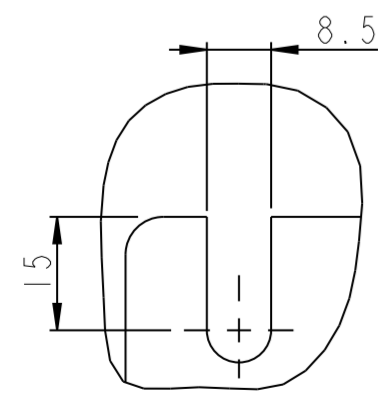

MOUNTING BASE

SCALE 1:10

DETAIL A  
SCALE 1:1

DETAIL B  
SCALE 1:1

Projection 	Scale / Paper size 1:5 / A2		Matr. /Spec. ---
Last revised by -	Date 2008.07.11		Designation ENCLOSURE-B4-NEMA-KIT-OPTION
Confidential: Property of Danfoss Drives A/S. Not to be handed over to, copied or used by third party. Two- or three dimensional reproduction of contents to be authorized by Danfoss Drives A/S.		Part no. DANFOSS-FC100B4NEMAKIT-OPT-191 1 of 1	
PDM controlled drawing. - Hard copy not valid without frozen date in ID stamp.		Rev. 001	