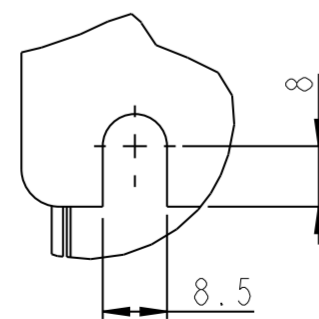

MOUNTING BASE

SCALE 1:10

DETAIL A  
SCALE 1:1

DETAIL B  
SCALE 1:1

Projection 	Scale / Paper size 1:5 / A2		Matr. /Spec. ---
Last revised by -	Date 2008.07.11		Designation ENCLOSURE-B4-NEMA-KIT-OPTION
Confidential: Property of Danfoss Drives A/S. Not to be handed over to, copied or used by third party. Two- or three dimensional reproduction of contents to be authorized by Danfoss Drives A/S.		Part no. DANFOSS-FC100B4NEMAKIT-OPT-191 1 of 1	
PDM controlled drawing. - Hard copy not valid without frozen date in ID stamp.		Rev. 001	