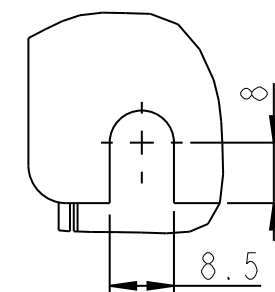

MOUNTING BASE

SCALE 1:10

DETAIL A  
SCALE 1:1

DETAIL B  
SCALE 1:1

Projection 	Scale / Paper size 1:5 / A2		Matr. /Spec. ---
Last revised by -	Date 2008.07.11		Designation ENCLOSURE-B4-NIMA-KIT
Confidential: Property of Danfoss Drives A/S. Not to be handed over to, copied or used by third party. Two- or three dimensional reproduction of contents to be authorized by Danfoss Drives A/S.		Part no. DANFOSS-FC200-B4-NEMA1-KIT-189 1 of 1	
PDM controlled drawing. - Hard copy not valid without frozen date in ID stamp.		Rev. 001	