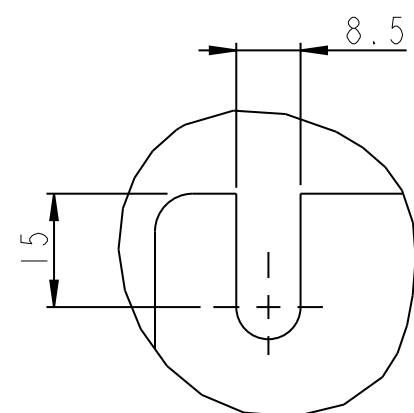

MOUNTING BASE

SCALE 1:10

DETAIL A  
SCALE 1:1

DETAIL B  
SCALE 1:1

Projection 	Scale / Paper size 1:5 / A2		Matr. /Spec. ---
Last revised by -	Date 2008.07.11		Designation ENCLOSURE-B4-NIMA-KIT
Confidential: Property of Danfoss Drives A/S. Not to be handed over to, copied or used by third party. Two- or three dimensional reproduction of contents to be authorized by Danfoss Drives A/S.		Part no. DANFOSS-FC200-B4-NEMA1-KIT-189 1 of 1	
PDM controlled drawing. - Hard copy not valid without frozen date in ID stamp.		Rev. 001	