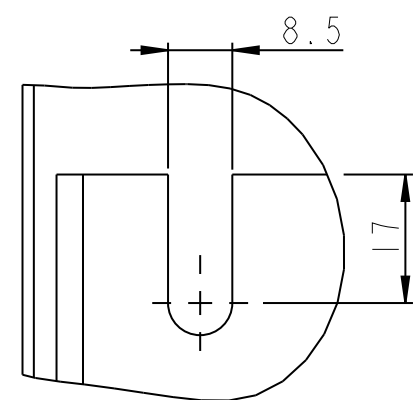

MOUNTING BASE

SCALE 1:10

DETAIL A
SCALE 1:1

DETAIL B
SCALE 1:1

Projection 	Scale / Paper size 1:5 / A2		Matr. /Spec. ---
Last revised by -	Date 2008.10.17		Designation DANFOSS DRIVES A/S ENCLOSURE-C3-NEMA-KIT
Confidential: Property of Danfoss Drives A/S. Not to be handed over to, copied or used by third party. Two- or three dimensional reproduction of contents to be authorized by Danfoss Drives A/S.		Part no. DANFOSS-FC300-C3-NEMA1-KIT-196	Sh. 1 of 1
PDM controlled drawing. - Hard copy not valid without frozen date in ID stamp.		Rev. 001	