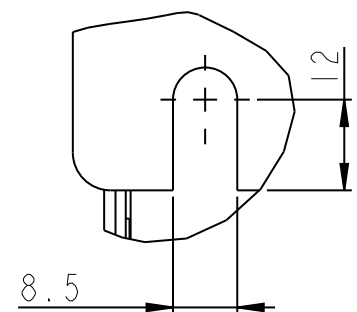

MOUNTING BASE

SCALE 1:10

DETAIL A
SCALE 1:1

DETAIL B
SCALE 1:1

Projection 	Scale / Paper size 1:5 / A2		Matr. /Spec. ---
Last revised by -	Date 2008.10.17		Designation DANFOSS DRIVES A/S ENCLOSURE-C3-NEMA-KIT
Confidential: Property of Danfoss Drives A/S. Not to be handed over to, copied or used by third party. Two- or three dimensional reproduction of contents to be authorized by Danfoss Drives A/S.		Part no. DANFOSS-FC300-C3-NEMA1-KIT-196	Sh. 1 of 1
PDM controlled drawing. - Hard copy not valid without frozen date in ID stamp.		Rev. 001	