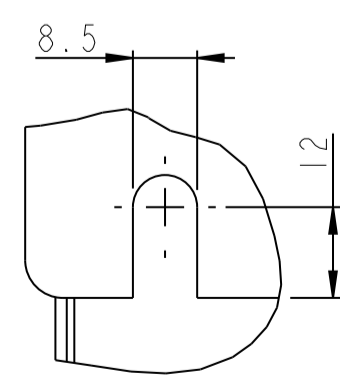

MOUNTING BASE

SCALE 1:10

DETAIL A
SCALE 1:1

DETAIL B
SCALE 1:1

Projection 	Scale / Paper size 1:5 / A1		Matr./Spec. ---
Last revised by -	Date 2008.10.16	DANFOSS DRIVES A/S	Danfoss standard ---
Confidential: Property of Danfoss Drives A/S. Not to be handed over to, copied or used by third party. Two- or three dimensional reproduction of contents to be authorized by Danfoss Drives A/S.		ENCLOSURE-C4-NEMA-KIT-OPTION	Designation
PDM controlled drawing. - Hard copy not valid without frozen date in ID stamp.		Part no. DANFOSS-FC300C4NEMAKITOPT-205	Part no. 1 of 1
		Rev. 001	