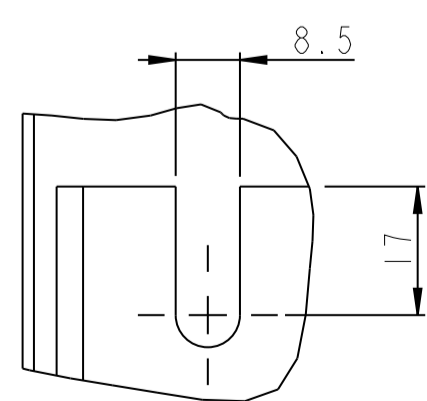

MOUNTING BASE

SCALE 1:10

DETAIL A
SCALE 1:1

DETAIL B
SCALE 1:1

Projection 	Scale / Paper size 1:5 / A1		Matr./Spec. ---
Last revised by -	Date 2008.10.16	DANFOSS DRIVES A/S	Danfoss standard ---
Confidential: Property of Danfoss Drives A/S. Not to be handed over to, copied or used by third party. Two- or three dimensional reproduction of contents to be authorized by Danfoss Drives A/S.		ENCLOSURE-C4-NEMA-KIT-OPTION	Designation
PDM controlled drawing. - Hard copy not valid without frozen date in ID stamp.		Part no. DANFOSS-FC300C4NEMAKITOPT-205	Part no. 1 of 1
		Rev. 001	