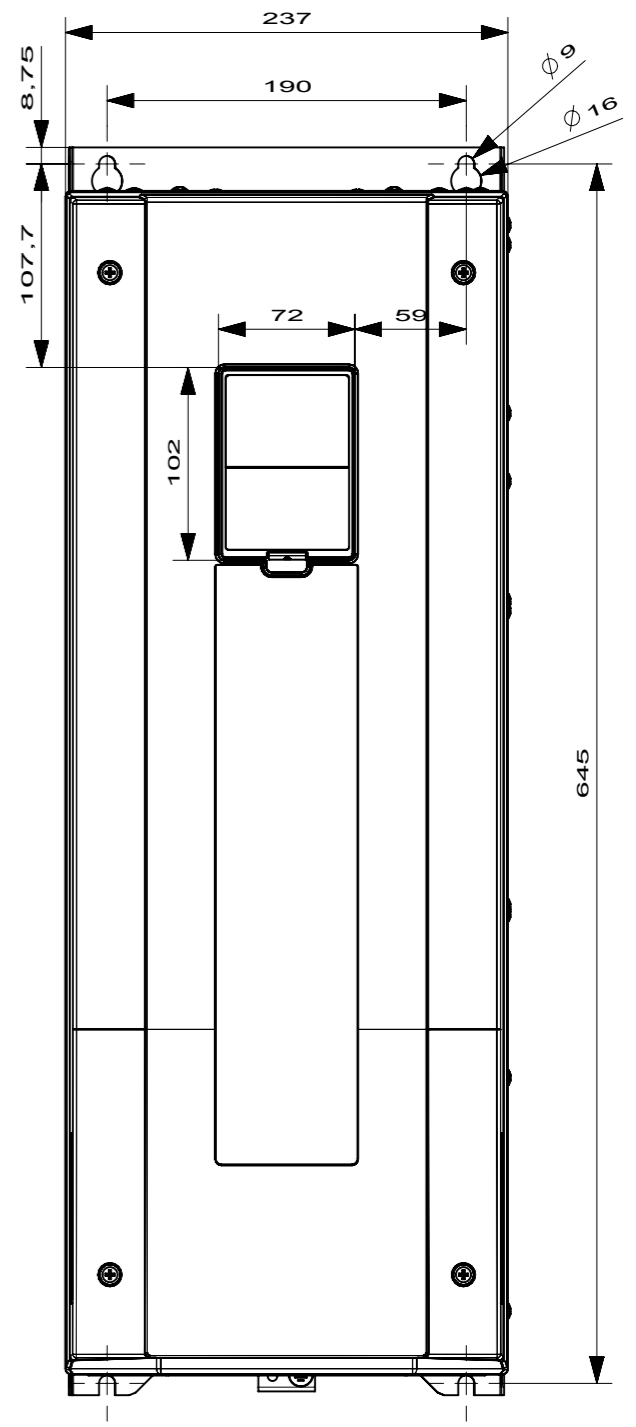

© Reproduction, use or disclosure to third party forbidden. All rights reserved.

B/Meas. added

VAGON

Material:
Finishing:

Product:
Name: MR7_Dimension_Drawing
Add. Info 1:
Add. Info 2:

Designer: 19.2.2009 J. Linna

Approved: NA

Gen.Tol:

Scale: 1:4

Doc. no.
DPD00159

Sheet A3

Page 1/2

Revision
B

IP54

IP21

VAGON

Material:
Finishing:

Product:
Name: MR7_Dimension_Drawing
Add. Info 1:
Add. Info 2:

Designer: 19.2.2009 J. Linna
Approved: NA

Gen.Tol:
Scale: 1:4
Doc. no. DPD00159

Sheet A3
Page 2/2
Revision B