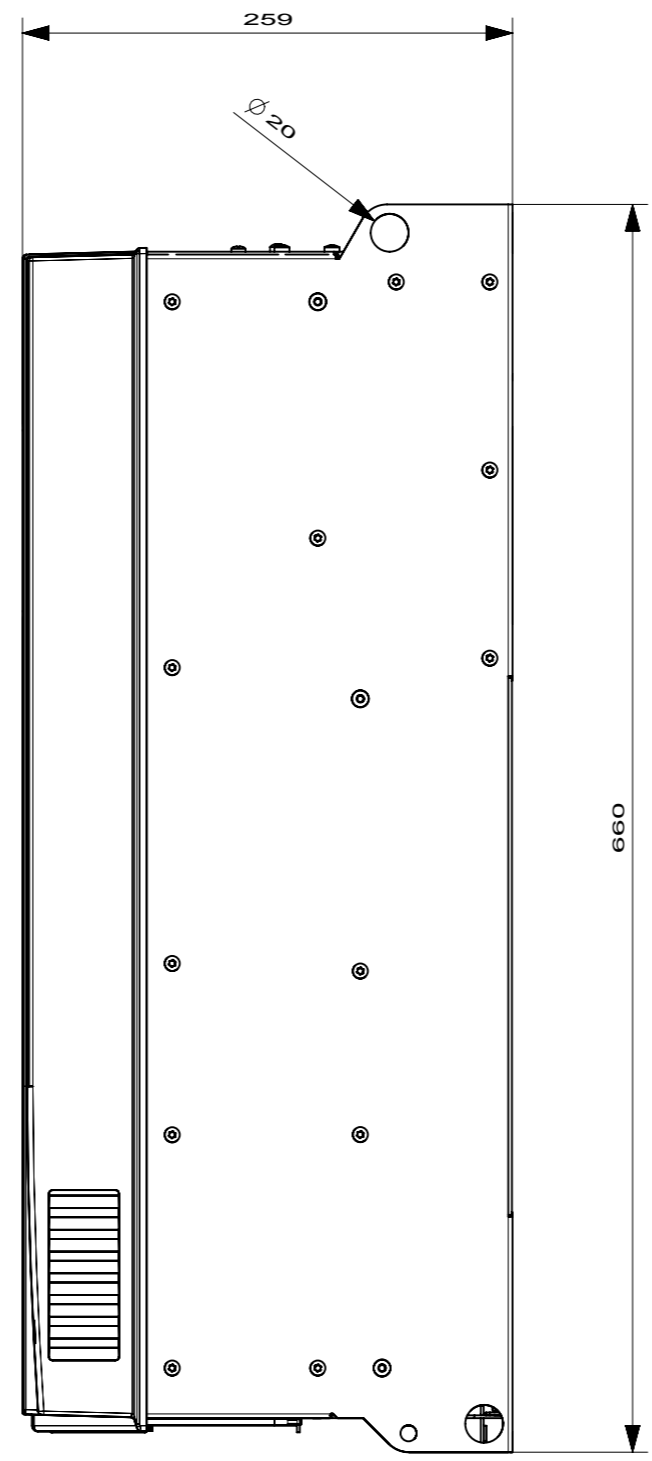

© Reproduction, use or disclosure to third party forbidden. All rights reserved.

B/Meas. added

VAGON

Material:
Finishing:

Product:
Name: MR7_Dimension_Drawing
Add. Info 1:
Add. Info 2:

Designer: 19.2.2009 J. Linna

Approved: NA

Gen.Tol:

Scale: 1:4

Doc. no.
DPD00159

Sheet A3

Page 1/2

Revision
B

IP54

IP21

VAGON

Material:
Finishing:

Product:
Name: MR7_Dimension_Drawing
Add. Info 1:
Add. Info 2:

Designer: 19.2.2009 J. Linna
Approved: NA

Gen.Tol:
Scale: 1:4
Doc. no. DPD00159

Sheet A3
Page 2/2
Revision B