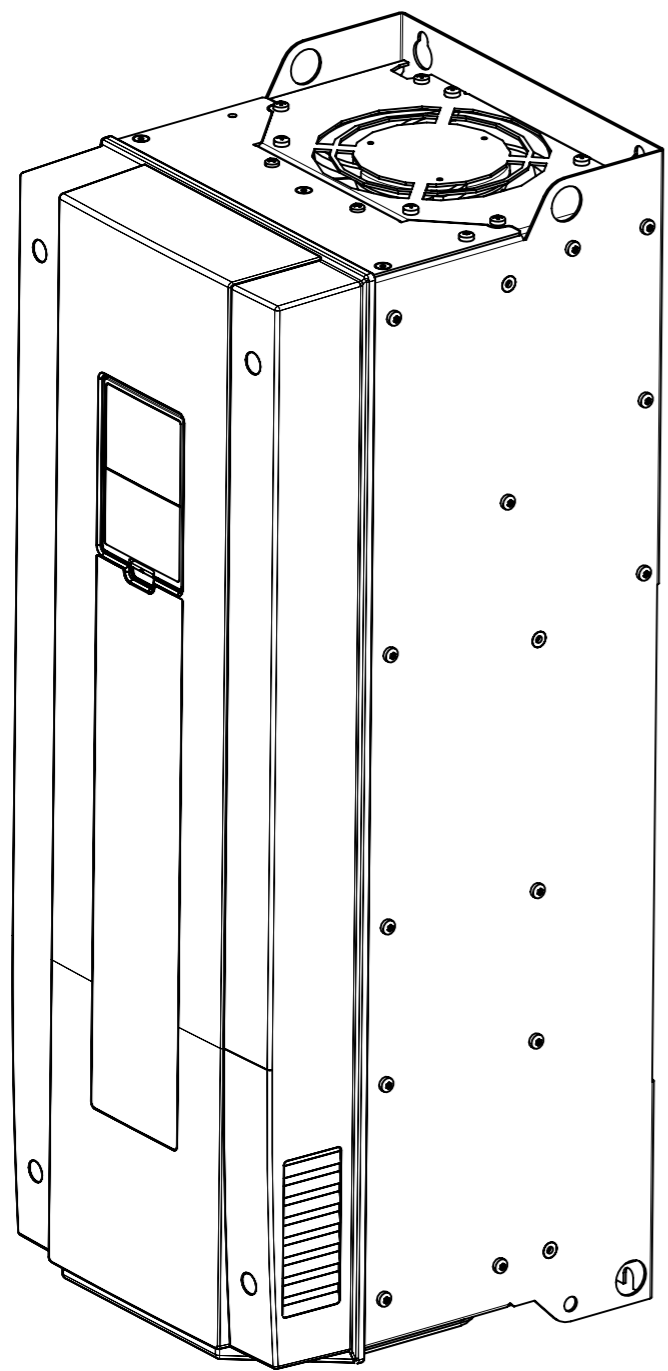

© Reproduction, use or disclosure to third party forbidden. All rights reserved.

B/Meas. added

VAGON

Material:
Finishing:

Product:
Name: MR7_Dimension_Drawing
Add. Info 1:
Add. Info 2:

Designer: 19.2.2009 J. Linna

Approved: NA

Gen.Tol:

Scale: 1:4

Doc. no.
DPD00159

Sheet A3

Page 1/2

Revision
B

IP54

IP21

VAGON

Material:
Finishing:

Product:
Name: MR7_Dimension_Drawing
Add. Info 1:
Add. Info 2:

Designer: 19.2.2009 J. Linna
Approved: NA

Gen.Tol:
Scale: 1:4
Doc. no. DPD00159

Sheet A3
Page 2/2
Revision B