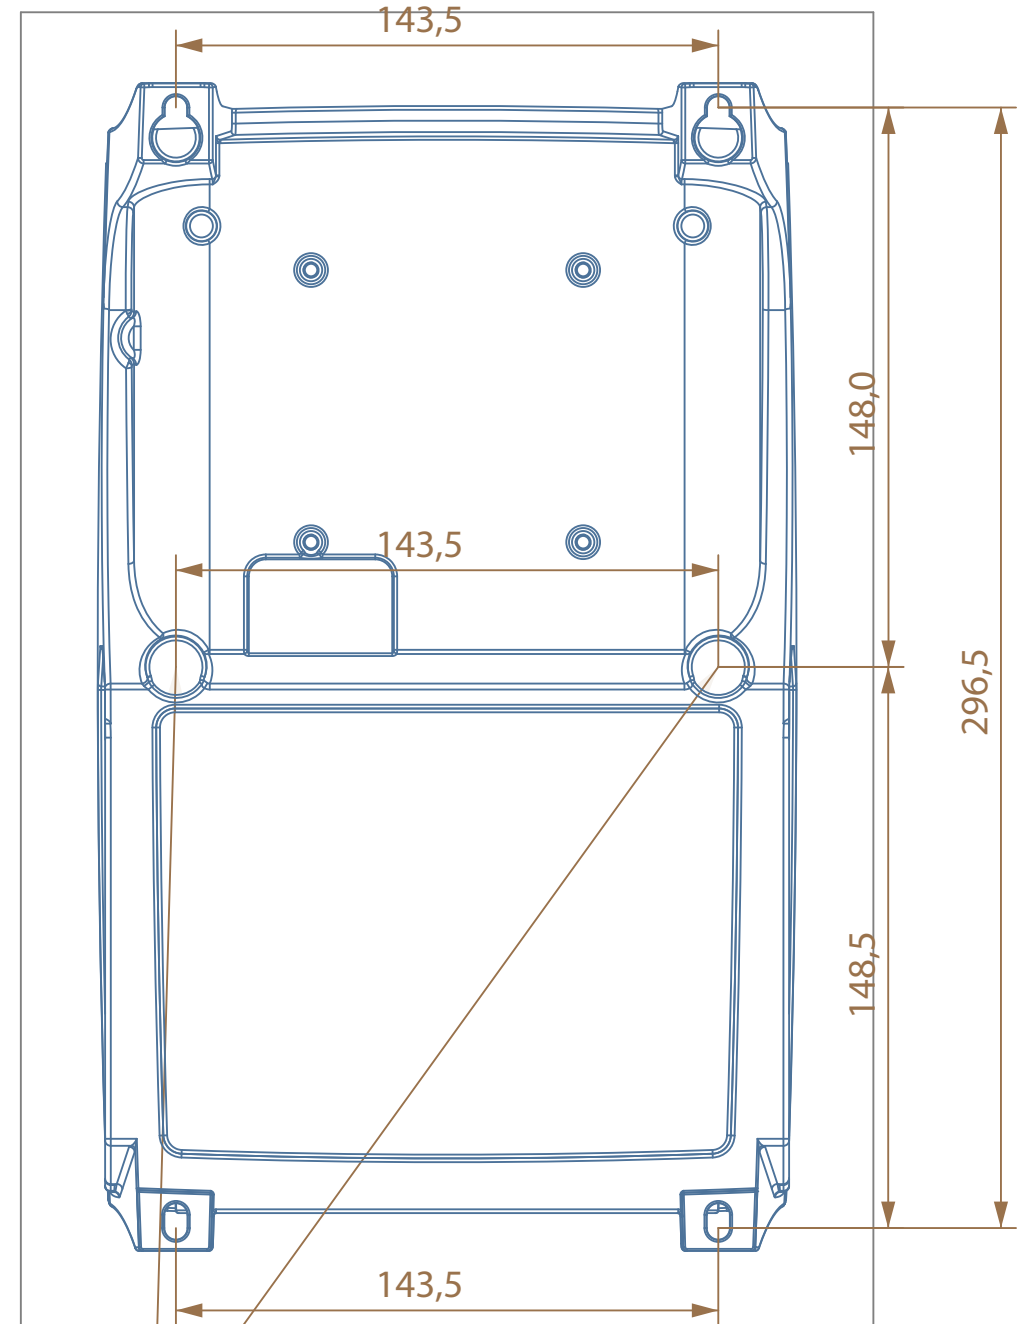

Terminal Box

TOP View

BOTTOM View

Optional Fixing Points
(Additional threads needed)