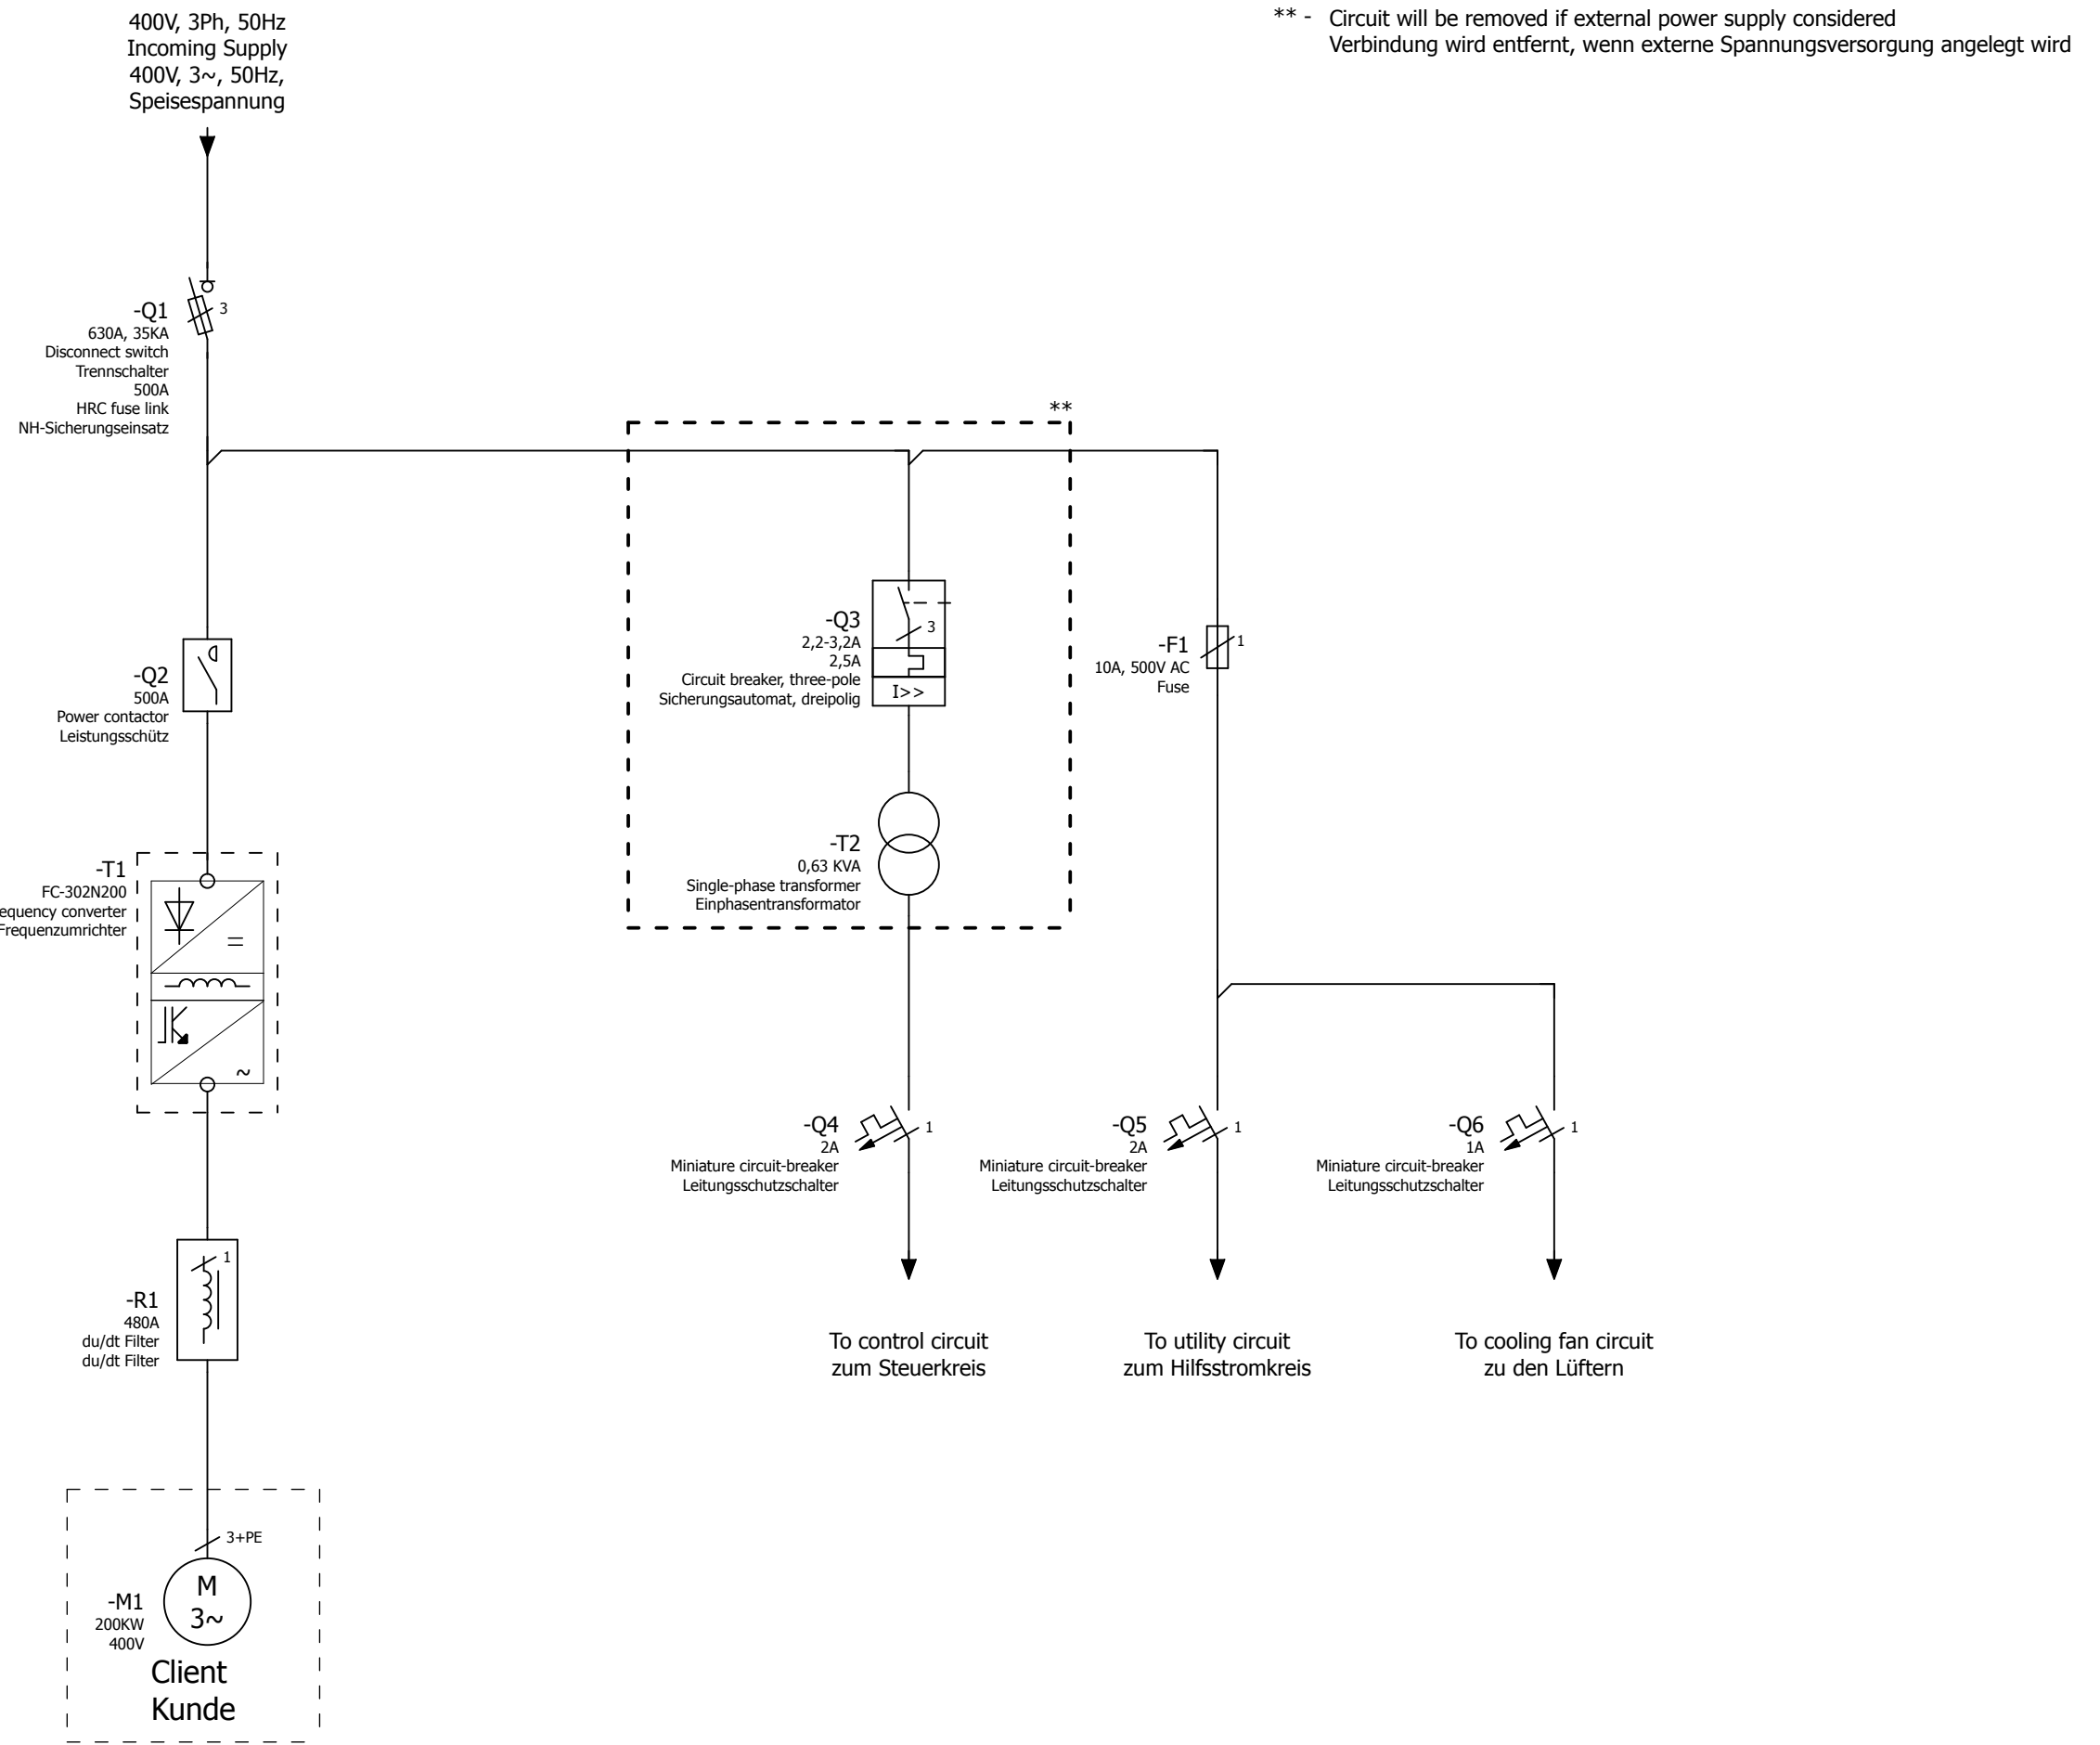

A
B
C
D
E
F

=REPORT+CONNECTION LIST/3

Date		9/30/2013	Commission		Danfoss GmbH		FILE-NAME: LOGOB300.jpg Size 300px x 116px	Project Number		= FC302	Page
Ed.		----	Project description		VLT Drives EMA, Carl-Legien Strasse 8			Page description		-----	+ N200KW 230V
Appr.		----	Contactor+Disconnect+Fuse+du/dt Filter		63073 Offenbach, Germany	Schematic single-line		SAP NO		Manufacturer no	Page
Contr.		----	Schütz+Trennschalter+Sicherung+du/dt Filter			Schaltplan einpolig					33